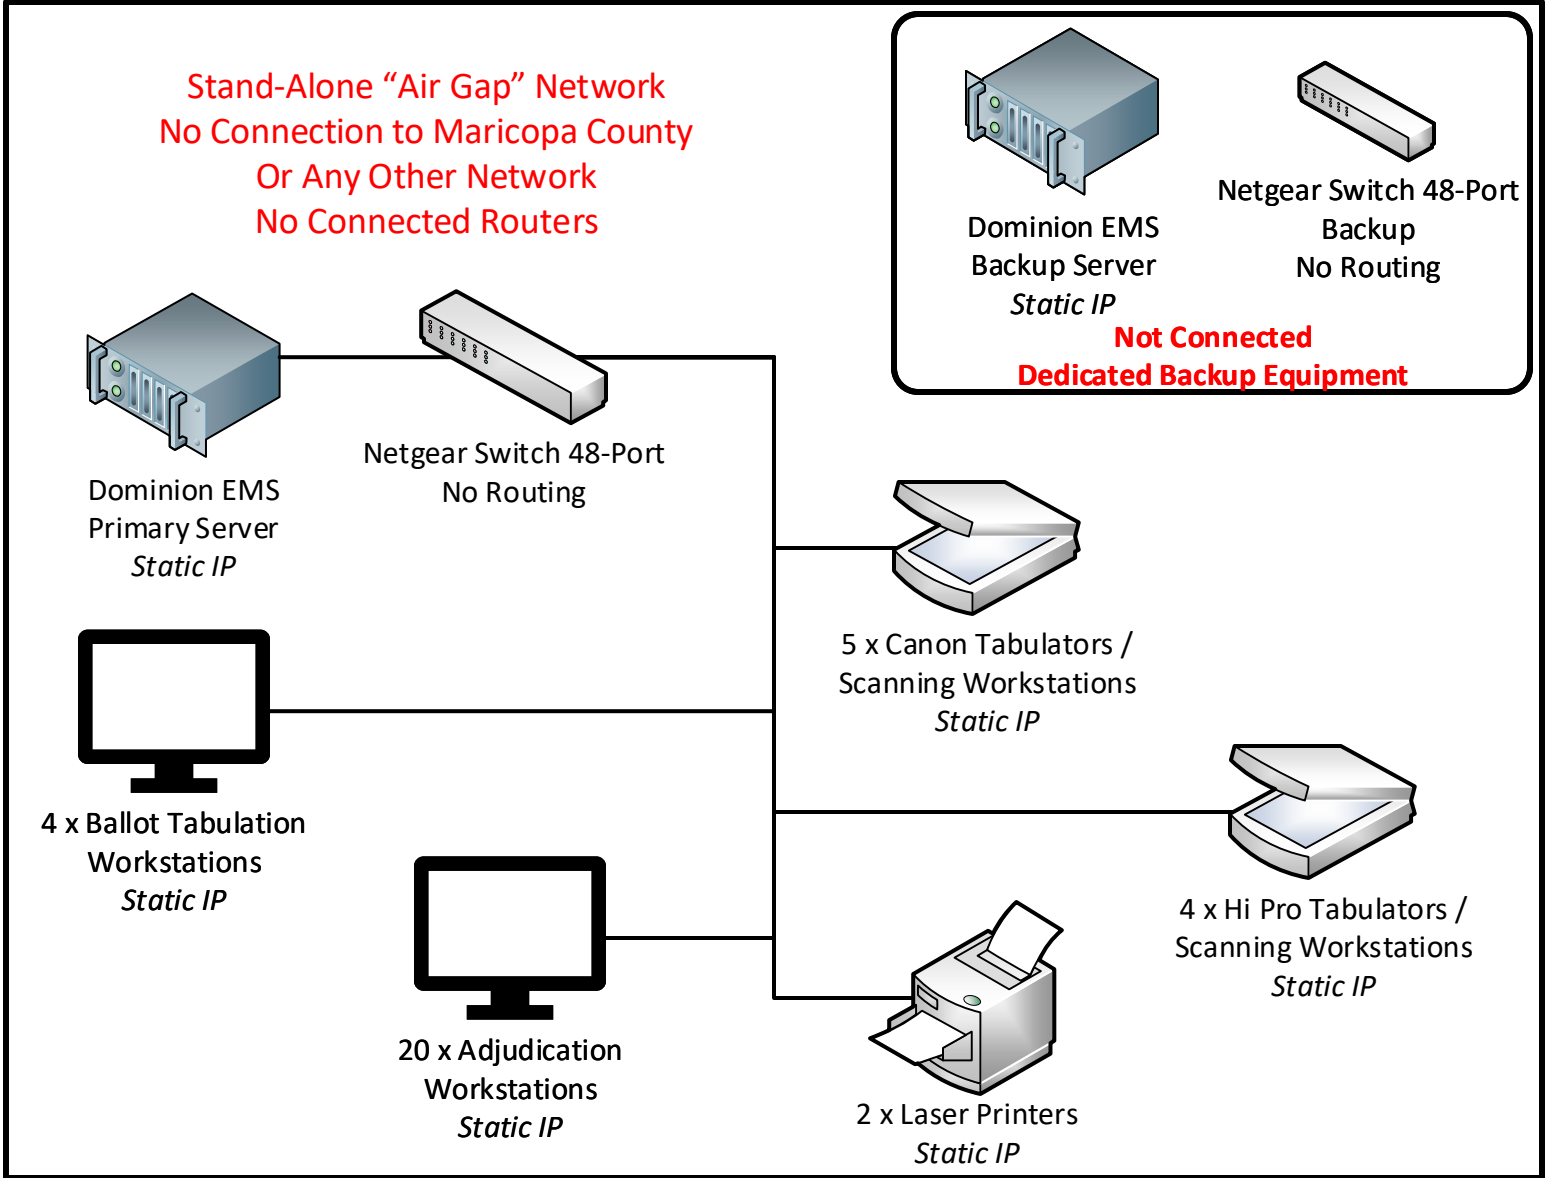

Maricopa County Elections Dominion Elections Management Systems (EMS) Closed (Air Gap) Network Diagram

Stand-Alone "Air Gap" Network
No Connection to Maricopa County
Or Any Other Network
No Connected Routers

Dominion EMS Backup Server
Static IP

Netgear Switch 48-Port Backup
No Routing

Not Connected
Dedicated Backup Equipment

Internet

Maricopa County Network