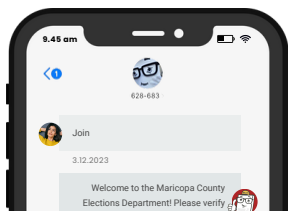

Vote by Mail

Sign up for the Active Early Voting List and we will mail you a ballot to your registration address for every election you are eligible to vote in. Return it by mail or at a drop box. We also have ballots in Spanish, braille, and in large print formats. Visit [Request.Maricopa.Vote](https://www.maricopa.gov/request) to make your ballot requests.

Accessible Voting Option

If you need assistance due to a confining illness or disability and are unable to vote at a voting location, you may request a Special Election Board (SEB) to provide voting assistance. Please email SEB@risc.maricopa.gov or call 602-506-1511.

Important Websites

JustTheFacts.Vote

Learn more about how Maricopa County administers elections and get the facts about some election myths.

BeBallotReady.Vote

On their personalized dashboard, voters can find their sample ballot, track their ballot, search for voting locations and much more.

Results.Maricopa.Vote

Results for each election will be posted beginning at 8 p.m. on election night and continue until all ballots are counted.

Track Your Ballot

If you live in Maricopa County, sign-in to your account dashboard to get personalized ballot information. Find out if you're registered, track your ballot and more! Voters can track their ballot by texting "Join" to 628-683 or by visiting [BeBallotReady.Vote](https://www.maricopa.gov/beballotready).